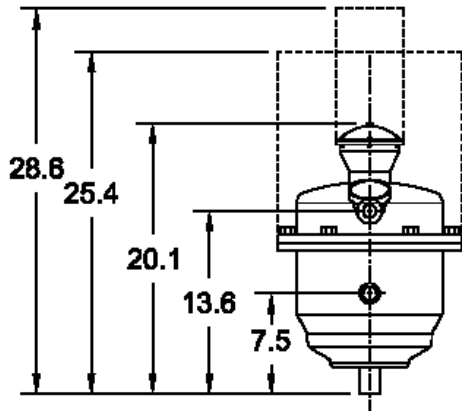

## Water Filters

ALL DIMENSIONS IN INCHES UNLESS INDICATED

**CWF-0515**

**CWF-2025**

A 1-1/2" NPT  
B 1-1/2" NPT

2" NPT  
2" NPT

**CWF-5060**

**CWF-75125**

A 3" ANSI 150#  
B 3" ANSI 150#

4" ANSI 150#  
4" ANSI 150#