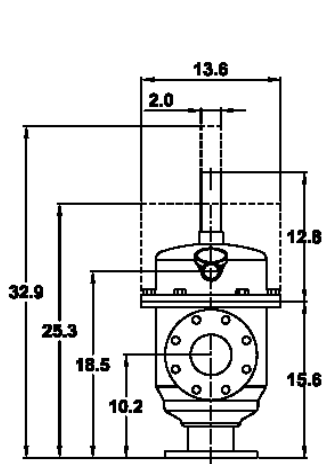

## Water Filters

ALL DIMENSIONS IN INCHES UNLESS INDICATED

**CWF-0515**

**CWF-2025**

A 1-1/2" NPT  
B 1-1/2" NPT

2" NPT  
2" NPT

**CWF-5060**

**CWF-75125**

A 3" ANSI 150#  
B 3" ANSI 150#

4" ANSI 150#  
4" ANSI 150#